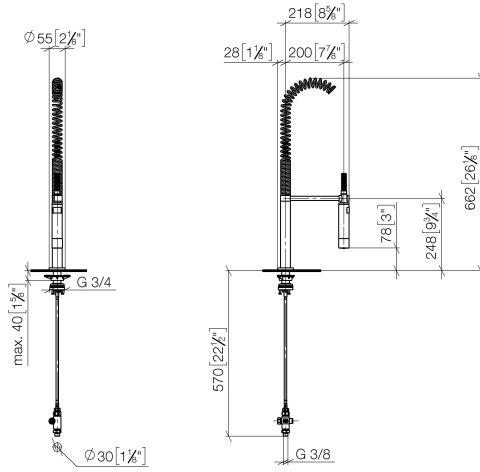

## Profi spray set - Chrome

---

27 799 970

- spray flow
- automatic diverter for spout/Profi spray set
- height of mixer 665 mm
- individual rosette diameter 55mm
- profi spray hole diameter 30mm
- sprayface with anti-scaling system
- lead-free

Can only be combined with 32815682, 33826861, 32815861, 33836888, 32816888, 20816892, 33836875, 32815875.

Intrinsic protection against back flow.

	Chrome	27 799 970-00
	Brushed Platinum	27 799 970-06
	Platinum	27 799 970-08
	Dark Chrome	27 799 970-19
	Brushed Chrome	27 799 970-93
	Brushed Dark Platinum	27 799 970-99

**Profi spray set - Chrome**

27 799 970

mm [inches]  
1:10

**Flow rate chart**

**Certificates**

LGA\_38647.

Belgaqua\_24-005-  
27\_3.

### Spare parts list

No.	Item Number	Name	Quantity used	Delivery time
1	90 17 09 046 12 90	diverter	1	2
2	90 24 03 250 00 90	nipple	1	2
3	04 23 10 004 03 90	fixing set	1	2
4	09 18 40 090 90	sleeve	1	2
5	04 30 04 104 00 90	hose	1	2
6	90 27 86 000 00-00	rosette	1	-
Spare part can no longer be ordered, please order the replacement item				
7	09 14 10 120 90	seal	1	2
8	09 14 10 031 90	seal	1	2
9	04 17 20 014 00-00	holder	1	10
10	09 31 11 049 90	pin	1	2
11	09 14 15 012 90	ring	1	2
12	09 14 10 003 90	seal	1	2
13	09 30 01 067 10-00	adaptor	1	10
14	90 23 01 141 00 90	back-flow preventer	1	2
15	09 23 01 046 90	back-flow preventer	1	2
16	90 30 02 065 00-00	hose	1	10
17	09 16 02 034 90	spring	1	2
18	90 18 40 035 00 90	sleeve	1	2
19	04 12 11 094 10-00	shower	1	10