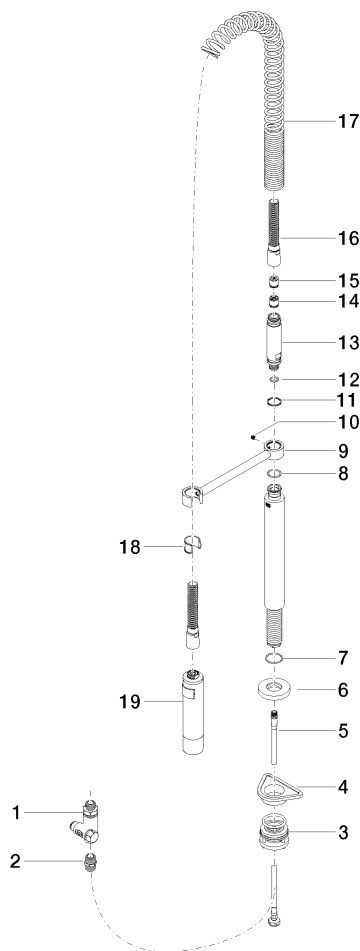

## Profi spray set - Chrome

---

27 799 970

- spray flow
- automatic diverter for spout/Profi spray set
- height of mixer 665 mm
- individual rosette diameter 55mm
- profi spray hole diameter 30mm
- sprayface with anti-scaling system
- lead-free

**Profi spray set - Chrome**

27 799 970

mm [inches]  
1:10

**Flow rate chart**

**Certificates**

LGA\_38647.

Belgaqua\_24-005-  
27\_3.

## Profi spray set - Chrome

27 799 970

Parts for other finishes can be found here: [Brushed](#) [Platinum](#)

### Spare parts list

No.	Item Number	Name	Quantity used	Delivery time
1	90 17 09 046 12 90	diverter	1	2
2	90 24 03 250 00 90	nipple	1	2
3	04 23 10 004 03 90	fixing set	1	2
4	09 18 40 090 90	sleeve	1	2
5	04 30 04 104 00 90	hose	1	2
6	90 27 86 000 00-00	rosette	1	-
Spare part can no longer be ordered, please order the replacement item				
7	09 14 10 120 90	seal	1	2
8	09 14 10 031 90	seal	1	2
9	04 17 20 014 00-00	holder	1	10
10	09 31 11 049 90	pin	1	2
11	09 14 15 012 90	ring	1	2
12	09 14 10 003 90	seal	1	2
13	09 30 01 067 10-00	adaptor	1	10
14	90 23 01 141 00 90	back-flow preventer	1	2
15	09 23 01 046 90	back-flow preventer	1	2
16	90 30 02 065 00-00	hose	1	10
17	09 16 02 034 90	spring	1	2
18	90 18 40 035 00 90	sleeve	1	2
19	04 12 11 094 10-00	shower	1	10