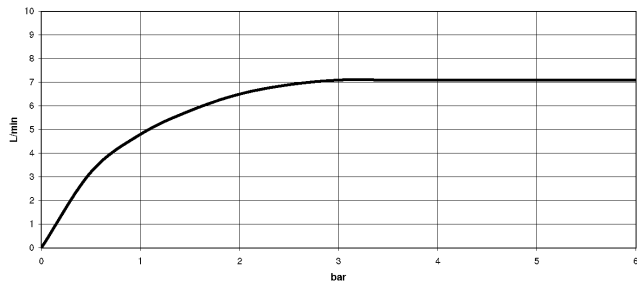

Can only be combined with 32815682, 33826861, 32815861, 33836888, 32816888, 20816892, 33836875, 32815875.

Intrinsic protection against back flow.

	Chrome	27 799 970-00
	Brushed Platinum	27 799 970-06
	Platinum	27 799 970-08
	Dark Chrome	27 799 970-19
	Brushed Chrome	27 799 970-93
	Brushed Dark Platinum	27 799 970-99

**Profi spray set - Chrome**

27 799 970

mm [inches]  
1:10

**Flow rate chart**

**Certificates**

LGA\_38647.

Belgaqua\_24-005-  
27\_3.